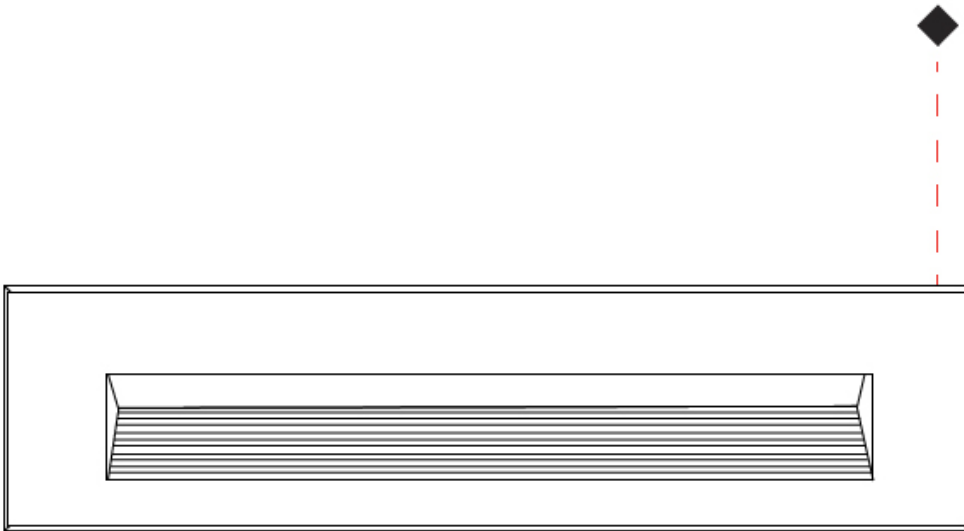

NEW GREEN L RECESSED

E10R0017-

PROJECT

TYPE

SPECIFIER

QUANTITY

DATE