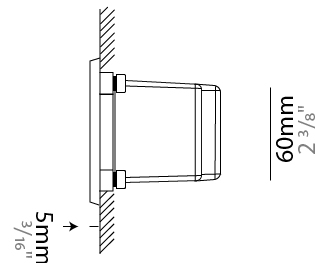

65mm 2 ⁹/₁₆"

2.2kg / 4.85 lbs