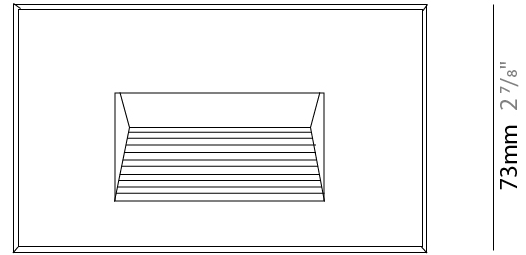

base number   Color   Finish
Temperature   Options

1. To build a product code in our configurator select the specify button on the base model # product page
2. To build a manual product code on this datasheet choose from the options listed below in blue font and add the suffix to the base model #

GENERAL

Series: New Green
Subseries: New Green XS
Brand: Side
Division: Exterior
Mounting Type: Recessed
Mounting Location: Wall
Subcategory: Step Light

PHYSICAL

Shape: Rectangle
Length (mm): 116
Length (in): 4 ⁹/₁₆
Width (mm): 73
Width (in): 2 ⁷/₈
Depth (mm): 65
Depth (in): 2 ⁵/₁₆
Light Distribution: Asymmetric
Weight (kg): 0.4
Weight (lbs): 0.88
Diffuser: Clear tempered glass
Gasket: Silicon rubber
Fixture Finish: WHI / BLK / GRY
Fixture Material: Aluminum Die Cast

ELECTRICAL

Lamp Type: LED (Zhaga Standard)
Input Wattage (W): 2
Total Output Wattage (W): 1.05
Dimming: Non-Dimmable
Driver Included: No
Driver Location: Remote
Driver Type: Constant Current - Universal
Driver Class: Class 2
Input Voltage (V): 120 - 277
Constant Current (MA): 350
Upon Request: 0-10Vdc dimming / Phase dimming 120Vac

LED

Color Temperature (°K): 3000 / 4000
Max. Delivered Lumen (lm): 103.7 / 116.6
Nominal Lumen (lm): 240 / 270
CRI: >90 CRI
Lamp Life (hrs): 50000

OPTICAL

Optic°: Asymmetrical

RATINGS AND CERTIFICATIONS

Certified By: Certified for North American Standards
IP rating: IP65
IK Rating: IK07

PROJECT
TYPE
SPECIFIER
QUANTITY
DATE

116mm 4 ⁹/₁₆"